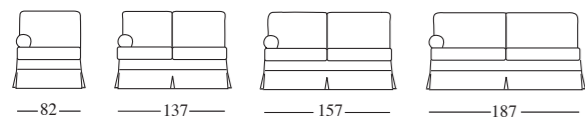

Topazio

Scocca: 40MC3796 CAT. D Interno: 40MC3797 CAT. D MAZZA WHITE 05