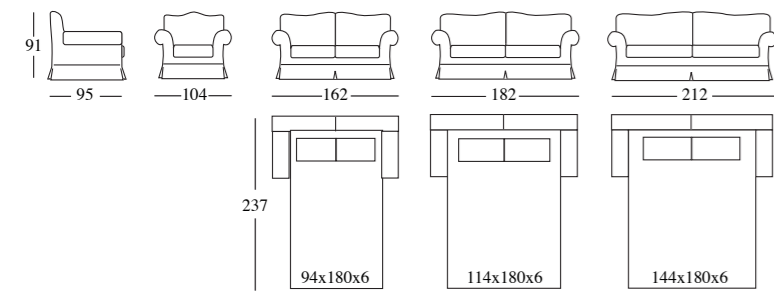

Chioggia

VERSIONI: Poltrona, divano 2 posti, divano 2 posti e mezzo e divano 3 posti. Il divano 2 posti, 2 posti e mezzo e 3 posti è disponibile nella versione letto con rete in acciaio o con doghe in legno e materasso in poliuretano espanso da cm. 6 circa.

STRUTTURA: Legno e i suoi derivati, cinghie elastiche incrociate ad alta resistenza.

IMBOTTITURA: Poliuretano espanso a quote e qualità differenziate, fibre poliestere. Su richiesta, imbottitura seduta in piuma d'oca.

CARATTERISTICHE: Interamente sfoderabile.

VERSIONS: Armchair, 2-seater sofa, 2 1/2-seater sofa and 3-seater sofa. 2-seater, 2 1/2-seater and 3-seater sofa available in bed version with steel frame or wooden lists and nearly 6 cm mattress in expanded polyurethane.

STRUCTURE: In wood and by-products, high resistant strength woven elastic belts.

PADDING: Expanded polyurethane of differentiated densities and qualities, polyester fibre. On request, padding of seat cushions in goose down.

CHARACTERISTICS: Completely removable covers.

Rivestimento: 40GV3808 CAT. C Bordino: 40SI3782 CAT. D MAZZA WHITE 05