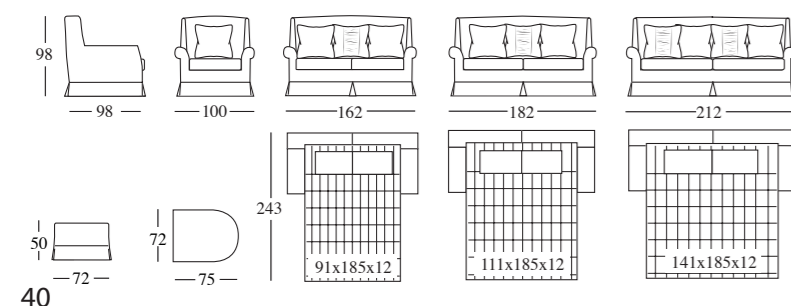

Gea
poltrona

Rivestimento: 40SI3777 CAT.D

Cuscinetti: 40SI3781 CAT. D MAZZA WHITE 05