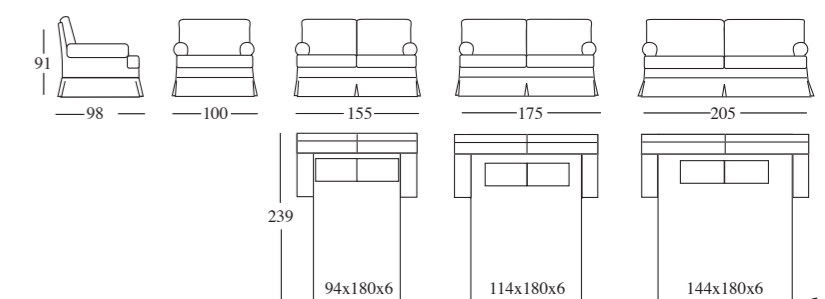

Topazio

VERSIONI: Poltrona, divano 2 posti, divano 2 posti e mezzo, divano 3 posti, versioni componibili e pouf. Il divano 2 posti, 2 posti e mezzo e 3 posti è disponibile nella versione letto con rete 3 pieghe in acciaio o con doghe in legno e materasso in poliuretano espanso da cm. 6 circa.

STRUTTURA: Legno e i suoi derivati, cinghie elastiche incrociate ad alta resistenza.

IMBOTTITURA: Poliuretano espanso a quote e qualità differenziate, fibre poliestere. Su richiesta, imbottitura in piuma d'oca.

CARATTERISTICHE: Interamente sfoderabile.

VERSIONS: Armchair, 2-seater sofa, 2 1/2-seater sofa, 3-seater sofa, composable versions and pouf. 2-seater, 2 1/2-seater and 3-seater sofa available in bed version with steel frame in 3 parts or wooden lists and nearly 6 cm mattress in expanded polyurethane.

STRUCTURE: In wood and by-products, high resistant strength woven elastic belts.

PADDING: Expanded polyurethane of differentiated densities and qualities, polyester fibre. On request, padding in goose down.

CHARACTERISTICS: Completely removable covers.