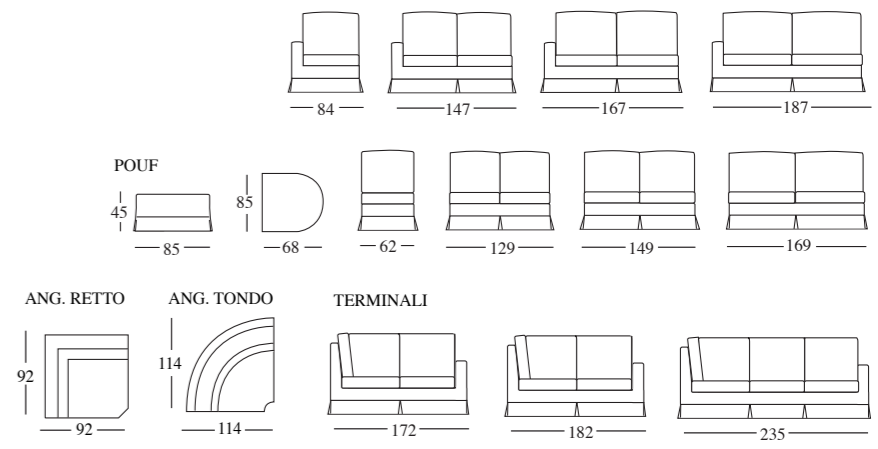

Peter

Rivestimento: 40TR3817 CAT.D MAZZA WHITE 05