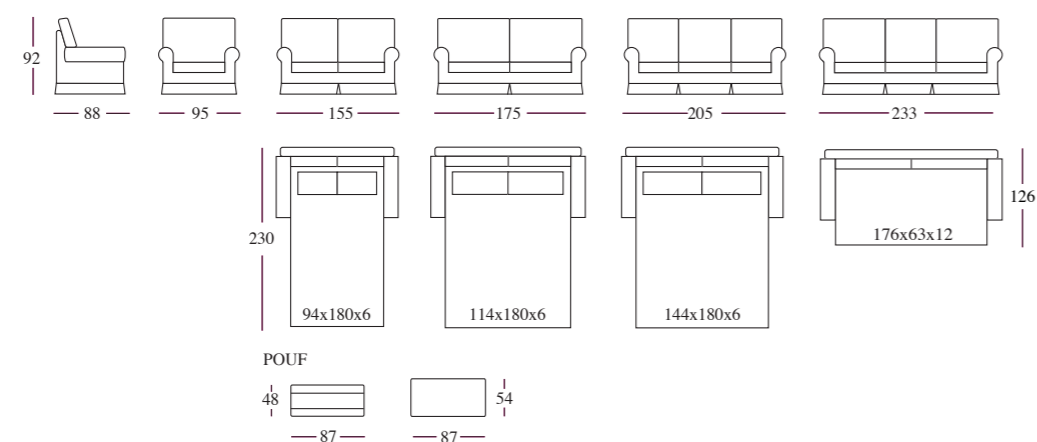

STRUTTURA: Legno e i suoi derivati, cinghie elastiche incrociate ad alta resistenza.

IMBOTTITURA: Poliuretano espanso a quote e qualità differenziate, fibre poliestere. Su richiesta, imbottitura in piuma d'oca.

CARATTERISTICHE: Interamente sfoderabile nella versione in tessuto. Non sfoderabile in pelle. Disponibile con balza o su richiesta con piedini a vista o con frangia (costo aggiuntivo). I profili possono essere rifiniti con bordino o con cordone in passamaneria.

VERSIONS: Armchair, 2-seater sofa, 2 1/2-seater sofa and 3-seater sofa, bed-settee and pouf. 2-seater, 2 1/2-seater and 3-seater sofa available in the bed version with steel frame or wooden lists and nearly 6 cm. mattress in expanded polyurethane. Bed-settee available with steel frame or wooden lists and spring mattress of nearly 12 cm.

STRUCTURE: in wood and by-products, high resistant strength woven elastic belts.

PADDING: Expanded polyurethane of differentiated densities and qualities, polyester fibre. On request, padding in goose down.

CHARACTERISTICS: Completely removable covering in the fabric version. Leather covers cannot be removable. Available with flounce or on request with visible feet or fringes (additional cost). The edges can be finished with fabric border or decorative cord.