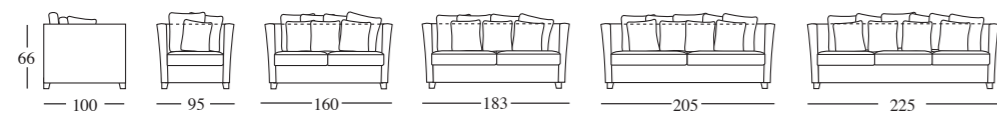

Elvis

VERSIONI: Poltrona, divano 2 posti, divano 2 posti e mezzo, divano 3 posti e divano 3 posti e mezzo con profondità da cm.100 o da cm.115.

STRUTTURA: Legno e i suoi derivati, cinghie elastiche incrociate ad alta resistenza.

IMBOTTITURA: Poliuretano espanso a quote e qualità differenziate, fibre poliestere. Cuscinetti in piuma d'oca, seduta in poliuretano con sacca in piuma d'oca.

CARATTERISTICHE: Interamente sfoderabile nella versione in tessuto; non sfoderabile in pelle. Cuscinetti di serie, disponibile con piedini a vista.

VERSIONS: Armchair, 2-seater sofa, 2 1/2-seater sofa, 3-seater sofa and 3 1/2-seater sofa with depth of 100 or 115 cm.

STRUCTURE: In wood and by-products, high resistant strength woven elastic belts.

PADDING: Expanded polyurethane of differentiated densities and qualities, polyester fibre. Small cushions in goose down, seat cushions in polyurethane with inlet in goose down.

CHARACTERISTICS: Completely removable covers in the fabric version. Leather covers cannot be removable. Small cushions included. Available with visible feet.

PROFONDITÀ 100