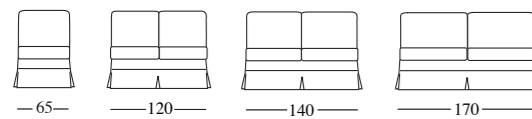

Topazio

Scocca: 40MC3796 CAT. D Interno: 40MC3797 CAT. D MAZZA WHITE 05