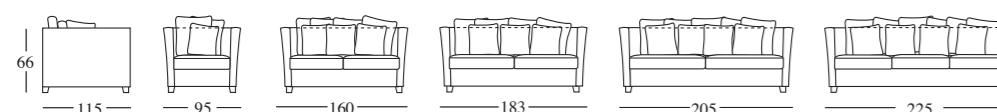

PROFONDITÀ 115

Rivestimento: 40SI1912 CAT.D MAZZA WHITE 05