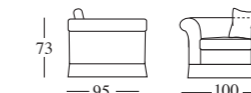

Sasha

VERSIONI: Disponibile nella sola versione poltrona.
STRUTTURA: Legno e i suoi derivati, cinghie elastiche incrociate ad alta resistenza.
IMBOTTITURA: Poliuretano espanso a quote e qualità differenziate, fibre poliestere. Su richiesta, imbottitura in piuma d'oca.
CARATTERISTICHE: Interamente sfoderabile. Disponibile con balza. Cuscinetto di serie.

VERSIONS: Available only in the armchair version.
STRUCTURE: In wood and by-products, high resistant strength woven elastic belts.
PADDING: Expanded polyurethane of differentiated densities and qualities, polyester fibre. On request, padding in goose down.
CHARACTERISTICS: Completely removable covers. Available with flounce. Small cushion included.

Rivestimento: 40GV3809 CAT.C
Cuscinetto: 40GV3810 CAT. C MAZZA WHITE 05