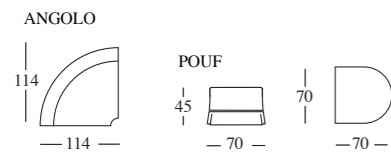

Topazio

Scocca: 40MC3796 CAT. D Interno: 40MC3797 CAT. D MAZZA WHITE 05