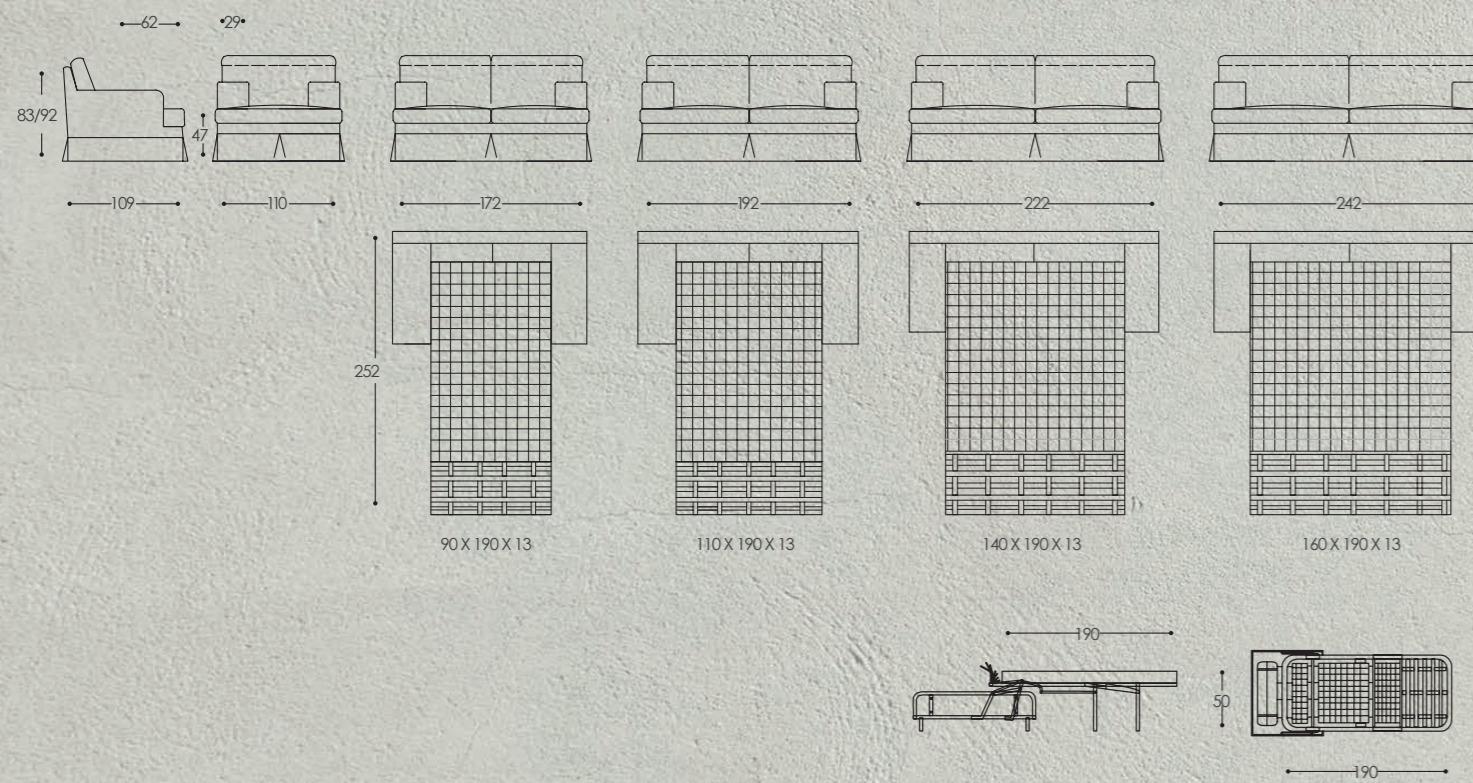

Versions: armchair, 2 seater, 2 1/2 seater, 3 seater, 3 1/2 seater sofa. The 2 seater, 2 1/2 seater, 3 seater, 3 1/2 seater is available in bed version with electrowelded frame and polyurethane mattress of 13 cm. Structure: in wood and by-products, high resistant strength woven elastic belts. Padding: expanded polyurethane of differentiated densities and qualities, polyester fibre. On request is possible choose the padding (additional cost). Characteristics: with Volant; removable covering.

Варианты: кресло, диван 2-х, 2 1/2, 3-х, 3 1/2 местный. Диваны 2-х, 2 1/2, 3-х, 3 1/2 местные могут быть укомплектованы раскладным механизмом с металлической решеткой и полиуретановым матрасом 13 см. Структура: дерево и его производные, перекрещенные эластичные ремни высокой прочности. Набивка: по умолчанию полиуретан средней жесткости (gomma), полистероловые волокна. По запросу можно изменить тип наполнения подушек сидения (за дополнительную плату). Характеристики: декоративная юбка, съемный чехол.