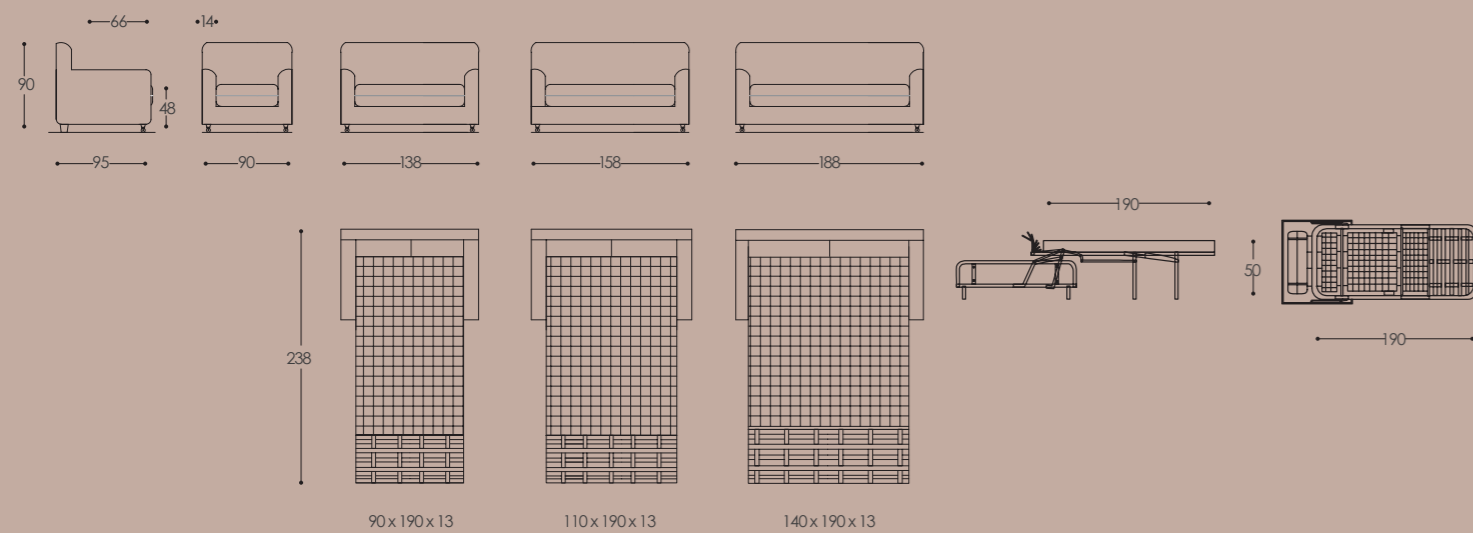

Versions: armchair, 2 seater, 2 1/2 seater, 3
seater sofa. The 2 seater, 2 1/2 seater, 3 seater
is available in bed version with electrowelded
frame and polyurethane mattress of 13 cm.
Structure: in wood and by-products, high
resistant strength woven elastic belts.
Padding: expanded polyurethane of differentiated
densities and qualities, polyester fibre. On request
is possible choose the padding (additional cost).
Characteristics: removable covering; Front legs
with brass wheels.

Варианты: кресло, диван 2-х, 2 1/2, 3-х местный.
Диваны 2-х, 2 1/2, 3-х местные могут быть
укомплектованы раскладным механизмом с
металлической решеткой и полиуретановым
матрасом 13 см. Структура: дерево и его
производные, перекрещенные эластичные
ремни высокой прочности. Набивка: по
умолчанию полиуретан средней жесткости
(gomma), полистероловые волокна. По
запросу можно изменить тип наполнения
подушек сидения (за дополнительную плату).
Характеристики: съемный чехол; видимые
ножки в серийных отделках.