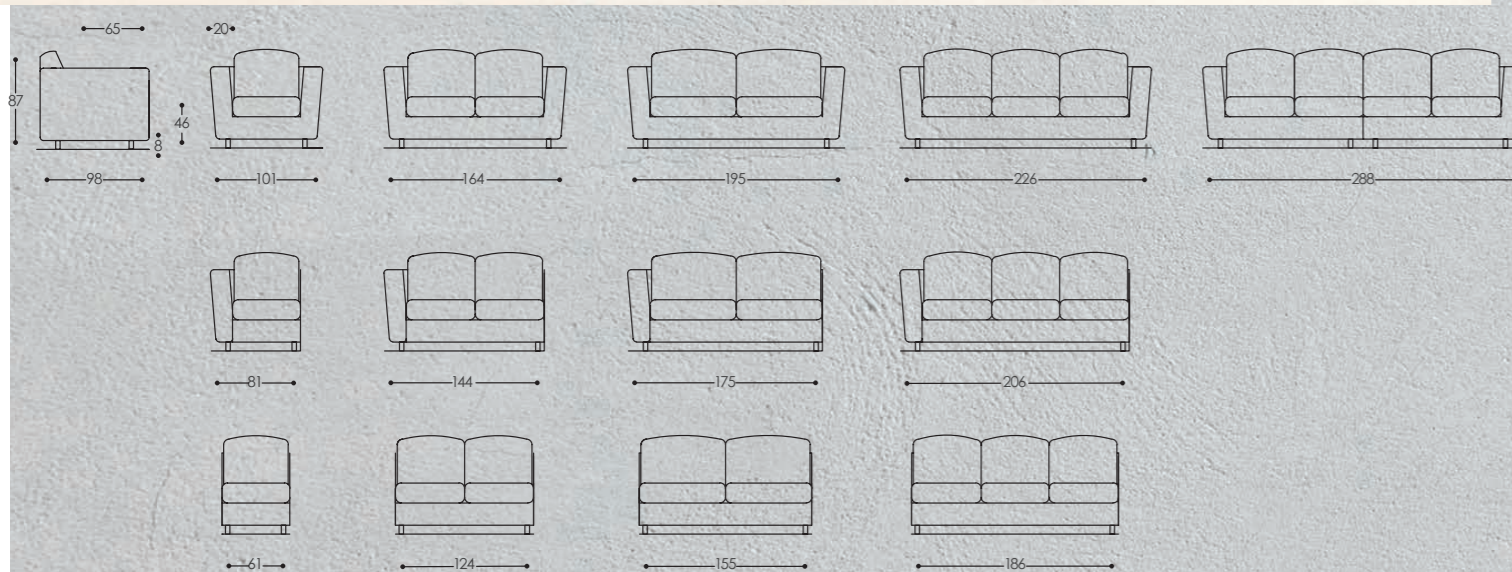

rivestimento: 40MO6409 CAT.B
mazza Cheap and Clean

rivestimento: 40DE6423 CAT.B
mazza Cheap and Clean,
cuscineti: 40MO6398 CAT.B;
40FU6495 CAT.D
mazza Cheap and Clean,
40MT6305 CAT.E;
40SD6345 CAT.L mazza Gipsy

Versioni: poltrona, 2 posti, 2 posti e mezzo, 3 posti e versioni componibili. Struttura: legno e suoi derivati, cinghie elastiche incrociate ad alta resistenza. Imbottitura: in poliuretano espanso a quote e qualità differenziate, fibre poliestere. Su richiesta, è possibile personalizzare l'imbottitura. Caratteristiche: sfoderabile; piedi a vista nelle finiture come da catalogo.

Versions: armchair, 2 seater sofa, 3 seater sofa and sectional version. Structure: in wood and by-products, high resistant strength woven elastic belts. Padding: expanded polyurethane of differentiated densities and qualities, polyester fibre. On request is possible choose the padding (additional cost). Characteristics: removable covering; visible legs colours provided in the catalog.

Варианты: кресло, диван 2-х, 2 1/2, 3-х местный и модульные композиции. Структура: дерево и его производные, перекрещенные эластичные ремни высокой прочности. Набивка: по умолчанию полиуретан средней жесткости (gomma), полистероловые волокна. По запросу можно изменить тип наполнения подушек сидения (за дополнительную плату). Характеристики: съемный чехол; видимые ножки в серийных отделках.