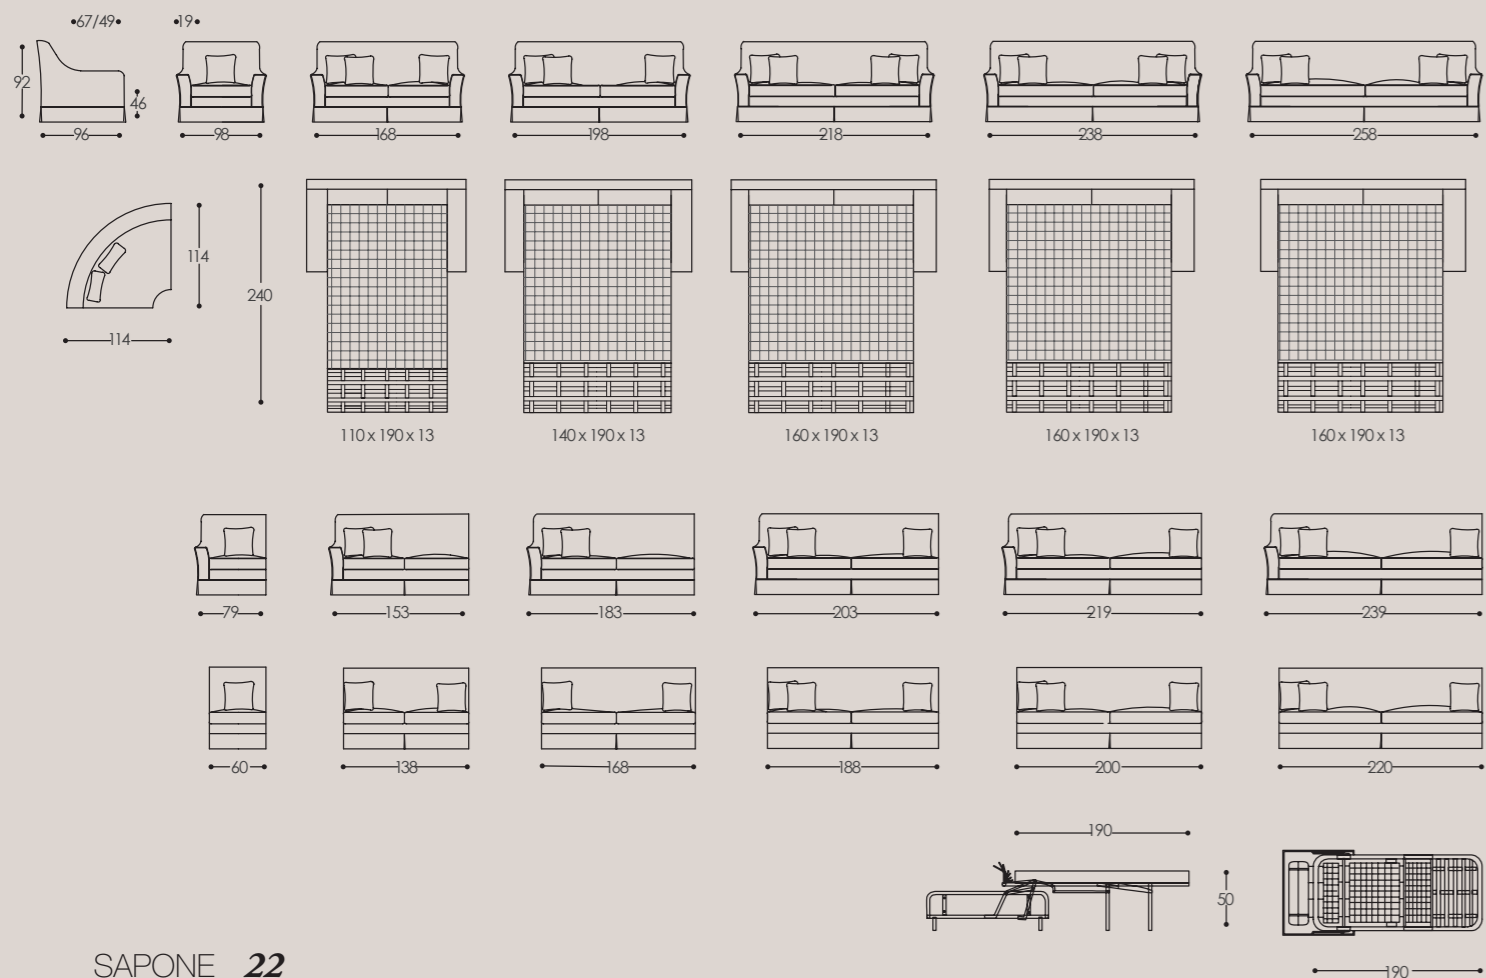

Versions: armchair, 2 seater, 2 1/2 seater, 3 seater, 3 1/2 seater, 4 seater sofa and sectional version with corner. The 2 seater, 2 1/2 seater, 3 seater, 3 1/2 seater, 4 seater sofa is available in bed version with electrowelded frame and polyurethane mattress of 13 cm. Structure: in wood and by-products, high resistant strength woven elastic belts. Padding: expanded polyurethane of differentiated densities and qualities, polyester fibre. On request is possible choose the padding (additional cost). Characteristics: removable covering; with volant; goose feather pillows included.

Варианты: кресло, диван 2-х, 2 1/2, 3-х, 3 1/2, 4-х местный и модульные композиции с углом. Диваны 2-х, 2 1/2, 3-х, 3 1/2, 4-х местные могут быть укомплектованы раскладным механизмом с металлической решеткой и полиуретановым матрасом 13 см. Структура: дерево и его производные, перекрещенные эластичные ремни высокой прочности. Набивка: по умолчанию полиуретан средней жесткости (gomma), полистероловые волокна. По запросу можно изменить тип наполнения подушек сидения (за дополнительную плату). Характеристики: серийные декоративные подушки из пуха; декоративная юбка, съемный чехол.