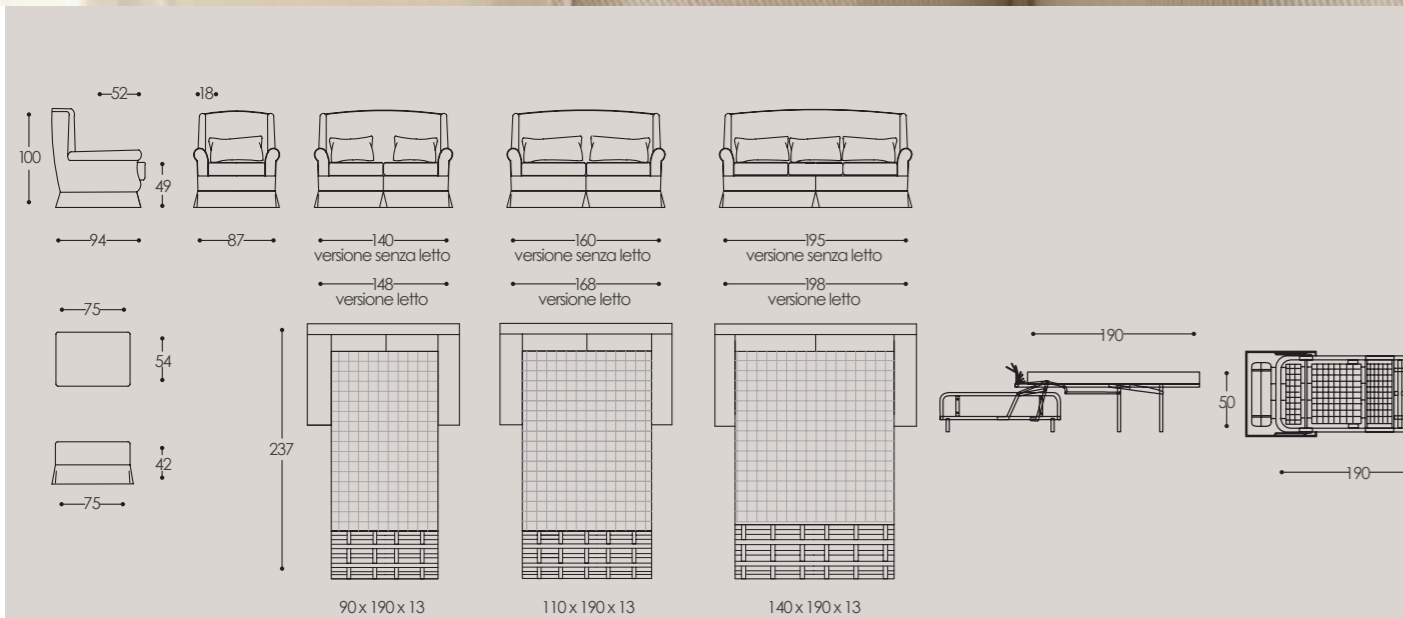

Versions: pouf, armchair, 2 seater sofa, 2 1/2 seater sofa, 3 seater sofa is available in bed version with electrowelded frame and polyurethane mattress of 13 cm. Structure: in wood and by-products, high resistant strength woven elastic belts. Padding: expanded polyurethane of differentiated densities and qualities, polyester fibre. On request is possible choose the padding (additional cost). Characteristics: removable covering; with volant; goose feather pillows included.

Варианты: пуф, кресло, диван 2-х, 2 1/2, 3-х местные могут быть укомплектованы раскладным механизмом с металлической решеткой и полиуретановым матрасом 13 см. Структура: дерево и его производные, перекрещенные эластичные ремни высокой прочности. Набивка: по умолчанию полиуретан средней жесткости (готта), полистероловые волокна. По запросу можно изменить тип наполнения подушек сидения (за дополнительную плату). Характеристики: съемный чехол; декоративная юбка; серийные декоративные подушки из пуха.