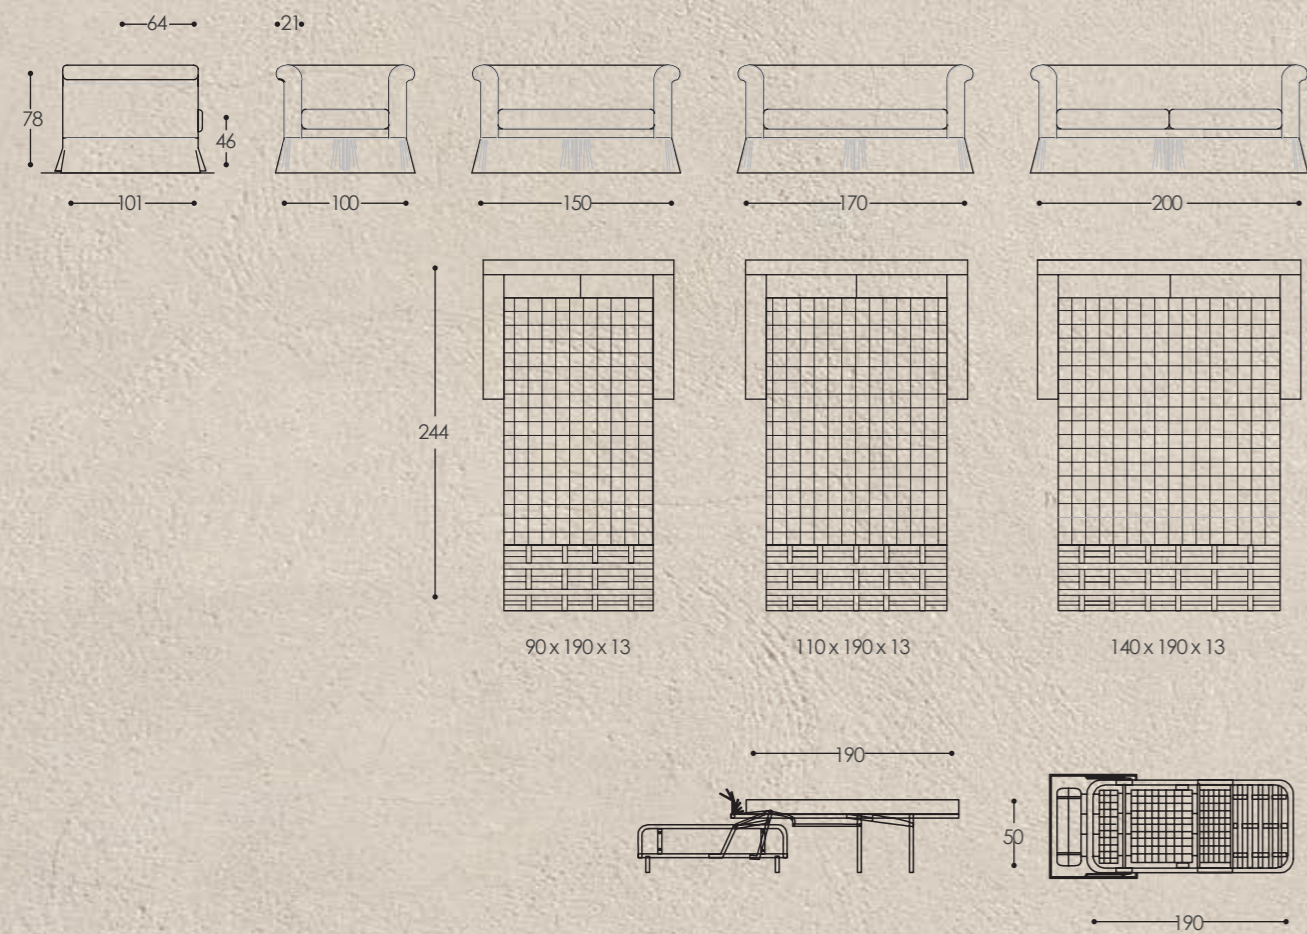

rivestimento: 40FB6366 CAT.D
mazza Gipsy,
cuscinetti: 40DL6362 CAT.F;
40SD6341 CAT.L; 40GL6212 CAT.C
mazza Gipsy;
40GL6063 CAT.F mazza Unifi Natural

Versioni: poltrona, 2 posti, 2 posti e mezzo,
3 posti. Il divano 2 posti, 2 posti e mezzo,
3 posti e' disponibile nella versione letto
con rete elettrosaldata e materasso in
fibra poliuretana h 13cm. Struttura:
legno e suoi derivati, cinghie elastiche
incrociate ad alta resistenza. Imbottitura:
in poliuretano espanso a quote e qualità
differenziate, fibre poliestere. Su richiesta,
è possibile personalizzare l'imbottitura con
relativi costi aggiuntivi. Caratteristiche:
con balza; sfoderabile.

Versions: armchair, 2 seater, 2 ½ seater,
3 seater sofa. The 2 seater, 2 ½ seater,
3 seater is available in bed version with
electrowelded frame and polyurethane
mattress of 13 cm. Structure: in wood
and by-products, high resistant strength
woven elastic belts. Padding: expanded
polyurethane of differentiated densities
and qualities, polyester fibre. On request
possible choose the padding (additional
cost). Characteristics: removable covering;
with volant.

Варианты: кресло, диван 2-х, 2 ½, 3-х местный.
Диваны 2-х, 2 ½, 3-х местные могут быть
укомплектованы раскладным механизмом с
металлической решеткой и полиуретановым
матрасом 13 см. Структура: дерево и его
производные, перекрещенные эластичные
ремни высокой прочности. Набивка: по
умолчанию полиуретан средней жесткости
(gomma), полистероловые волокна. По
запросу можно изменить тип наполнения
подушек сидения (за дополнительную
плату). Характеристики: декоративная юбка,
съемный чехол.