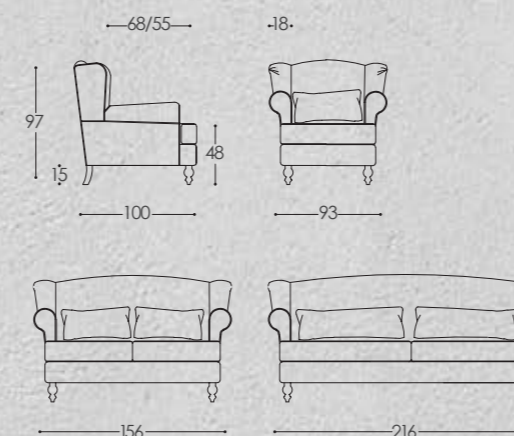

Sheep

rivestimento e cuscinetto:
40FB6484 CAT.D
mazza Cheap and Clean

Versioni: poltrona, 2 posti, 3 posti.
Struttura: legno e suoi derivati, cinghie elastiche incrociate ad alta resistenza.
Imbottitura: in poliuretano espanso a quote e qualità differenziate, fibre poliestere. Caratteristiche: cuscini in piuma di serie; piedi a vista nelle finiture disponibili a catalogo.

Versions: armchair 2 seater, 3 seater.
Structure: in wood and by-products, high resistant strength woven elastic belts.
Padding: expanded polyurethane of differentiated densities and qualities, polyester fibre. Characteristics: goose feather pillows included; visible legs colours provided in the catalogue.

Варианты: кресло, диван 2-х, 3-х местный. Структура: дерево и его производные, перекрещенные эластичные ремни высокой прочности. Набивка: по умолчанию полиуретан средней жесткости (gomma), полистероловые волокна. Характеристики: серийные декоративные подушки из пуха; видимые ножки в серийных отделках.

WHITE & SOFT