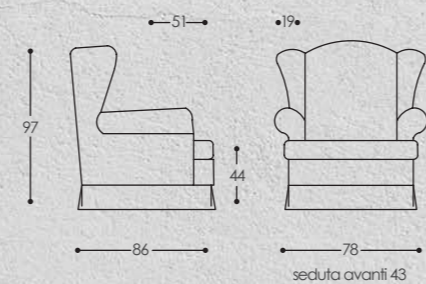

Velo

rivestimento: 40AN6468 CAT.C
mazza Cheap and Clean

Versions: poltrona. Struttura: legno e suoi derivati, cinghie elastiche incrociate ad alta resistenza. Imbottitura: in poliuretano espanso a quote e qualità differenziate, fibre poliestere. Su richiesta, è possibile personalizzare l'imbottitura. Caratteristiche: sfoderabile; con balza.

Versions : armchair. Structure : in wood and by-products , high resistant strength woven elastic belts . Padding : expanded polyurethane of differentiated densities and qualities , polyester fibre . On request is possible choose the padding (additional cost). Characteristics: removable covering; with Volant.

Варианты: кресло. Структура: дерево и его производные, перекрещенные эластичные ремни высокой прочности. Набивка: по умолчанию полиуретан средней жесткости (gomma), полистероловые волокна. По запросу можно изменить тип наполнения подушек сидения (за дополнительную плату). Характеристики: съемный чехол; декоративная юбка.