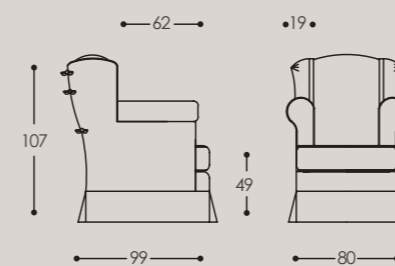

Happy

rivestimento: 40DL6355 CAT. F
mazza Gipsy

Versioni: poltrona. Struttura: legno e suoi derivati, cinghie elastiche incrociate ad alta resistenza. Imbottitura: in poliuretano espanso a quote e qualità differenziate, fibre poliestere. Su richiesta, è possibile personalizzare l'imbottitura. Caratteristiche: sfoderabile; con balza.

Versions: armchair. Structure: in wood and by-products, high resistant strength woven elastic belts. Padding: expanded polyurethane of differentiated densities and qualities, polyester fibre. On request is possible choose the padding (additional cost). Characteristics: removable covering; with volant.

Варианты: кресло. Структура: дерево и его производные, перекрещенные эластичные ремни высокой прочности. Набивка: по умолчанию полиуретан средней жесткости (gomma), полистероловые волокна. По запросу можно изменить тип наполнения подушек сидения (за дополнительную плату). Характеристики: съемный чехол; декоративная юбка.