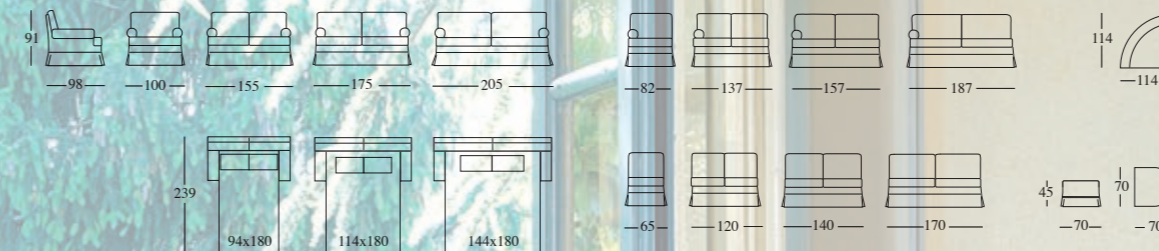

SONIA

POLTRONA