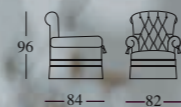

QUEEN

POLTRONA