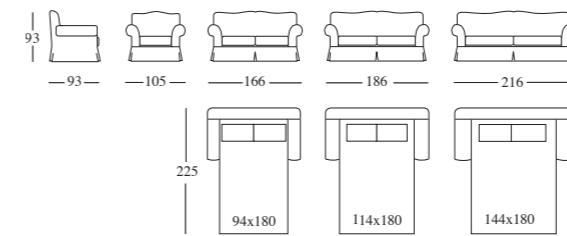

ETRURIA

Versioni: Poltrona, divano 2 posti, divano 2 posti e mezzo e divano 3 posti. Il divano 2 posti, 2 posti e mezzo e 3 posti è disponibile nella versione letto con rete in acciaio o con doghe in legno e materasso in poliuretano espanso da cm. 6 circa.

Struttura: Legno e suoi derivati, cinghie elastiche incrociate ad alta resistenza.

Imbottitura: Poliuretano espanso a quote e qualità differenziate, fibre poliestere. Su richiesta imbottitura in piuma d'oca nei soli cuscini di seduta.

Caratteristiche: Interamente sfoderabile. Profilo rifinito con cordone in passamaneria.

Versions: Armchair, 2-seater sofa, 2 1/2-seater sofa and 3-seater sofa. 2-seater, 2 1/2-seater, 3-seater sofa available in bed version with steel frame or wooden lists and nearly 6cm mattress in expanded polyurethane.

Structure: In wood and by-products, high resistant strength woven elastic belts.

Padding: Expanded polyurethane of differentiated densities and qualities, polyester fibre. On request, padding of these seat cushions in goose down.

Characteristics: Completely removable covers. Edges finished with decorative cord.