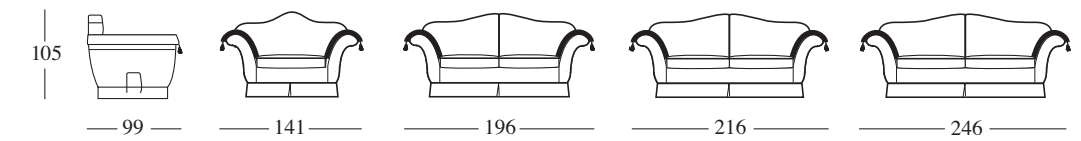

Dave

Raissa

VERSIONI: Poltrona, divano 2 posti, divano 2 posti e mezzo e divano 3 posti.
STRUTTURA: Legno e suoi derivati, cinghie elastiche incrociate ad alta resistenza.
IMBOTTITURA: Poliuretano espanso a quote e qualità differenziate, fibre poliestere.
Su richiesta imbottitura seduta in piuma d'oca.
CARATTERISTICHE: Completamente sfoderabile. Copribraccioli di serie.

VERSIONS: Armchair, 2-seater sofa, 2 1/2-seater sofa and 3-seater sofa.
STRUCTURE: In wood and by-products, high resistant strength woven elastic belts.
PADDING: Expanded polyurethane of differentiated densities and qualities, polyester fibre.
CHARACTERISTICS: Completely removable covers. Armrest covers included.